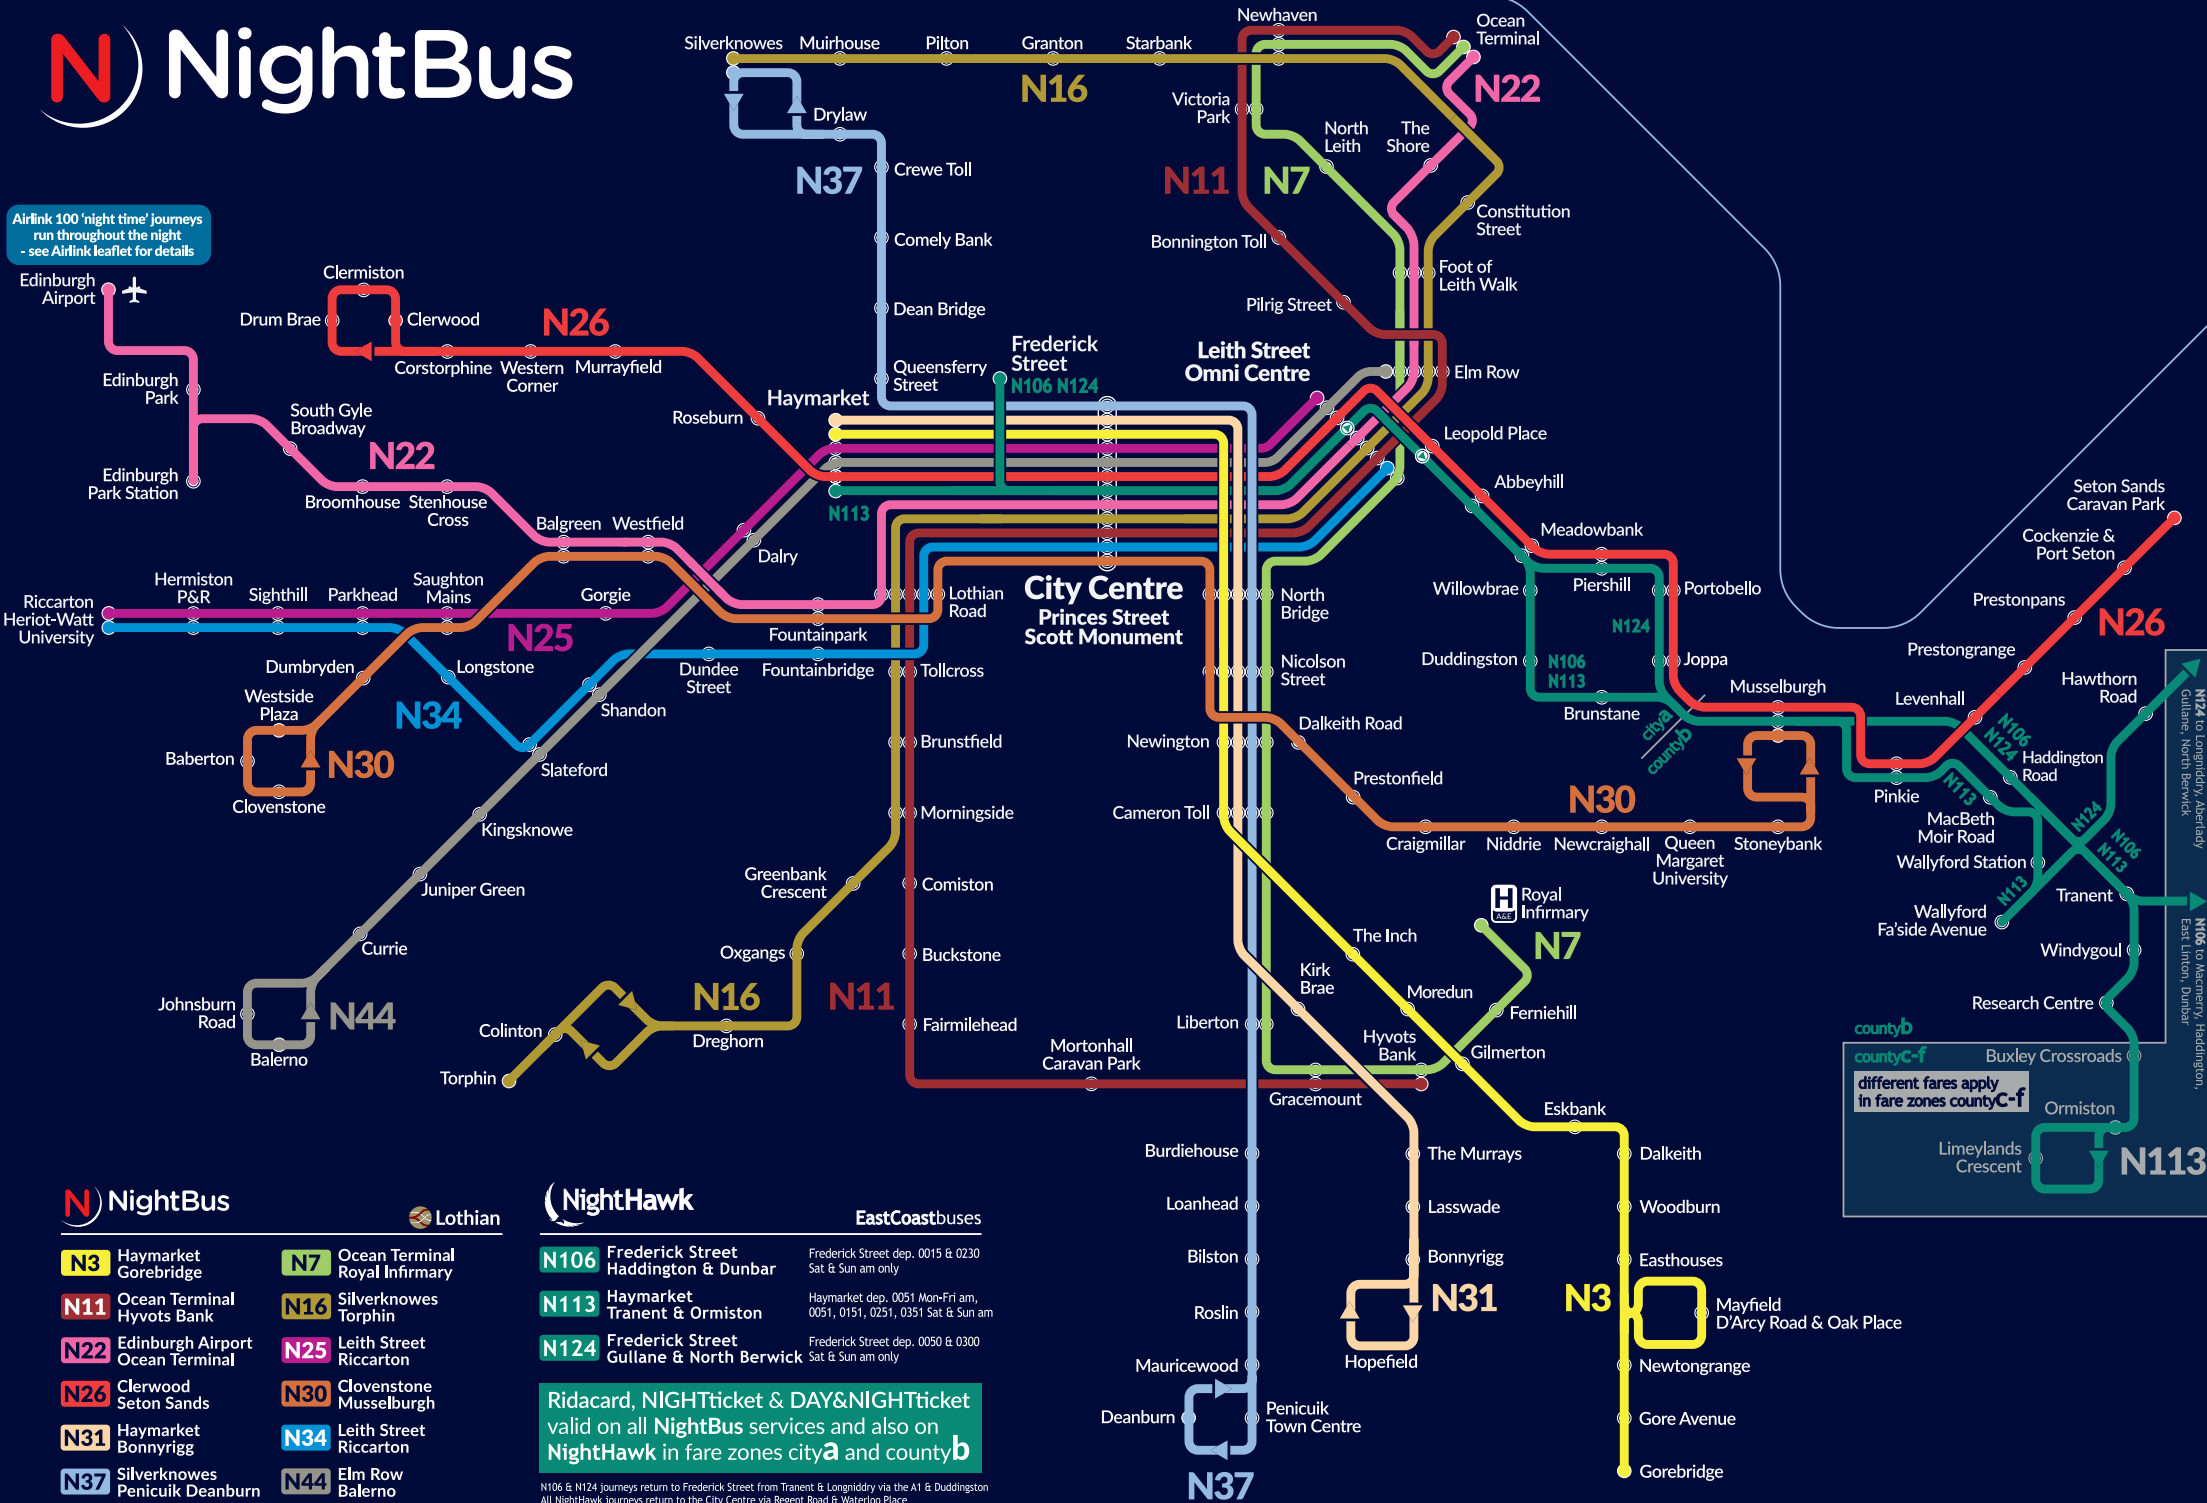

N NightBus

N NightBus

- **N3** Haymarket Gorebridge
- **N7** Ocean Terminal Royal Infirmary
- **N11** Ocean Terminal Hyvots Bank
- **N16** Silverknowes Torphin
- **N22** Edinburgh Airport Ocean Terminal
- **N25** Leith Street Riccarton
- **N26** Clerwood Seton Sands
- **N30** Clovenstone Musselburgh
- **N31** Haymarket Bonnyrigg
- **N34** Leith Street Riccarton
- **N37** Silverknowes Penicuik Deanburn
- **N44** Elm Row Balerno

Lothian

NightHawk

- **N106** Frederick Street Haddington & Dunbar
  Frederick Street dep. 0015 & 0230 Sat & Sun am only
- **N113** Haymarket Tranent & Ormiston
  Haymarket dep. 0051 Mon-Fri am, 0051, 0151, 0251, 0351 Sat & Sun am
- **N124** Frederick Street Gullane & North Berwick
  Frederick Street dep. 0050 & 0300 Sat & Sun am only

EastCoastbuses

Ridacard, NIGHTticket & DAY&NIGHTticket valid on all NightBus services and also on NightHawk in fare zones citya and countyb

countyb
countyC-f
different fares apply in fare zones countyC-f
Limeyards Crescent