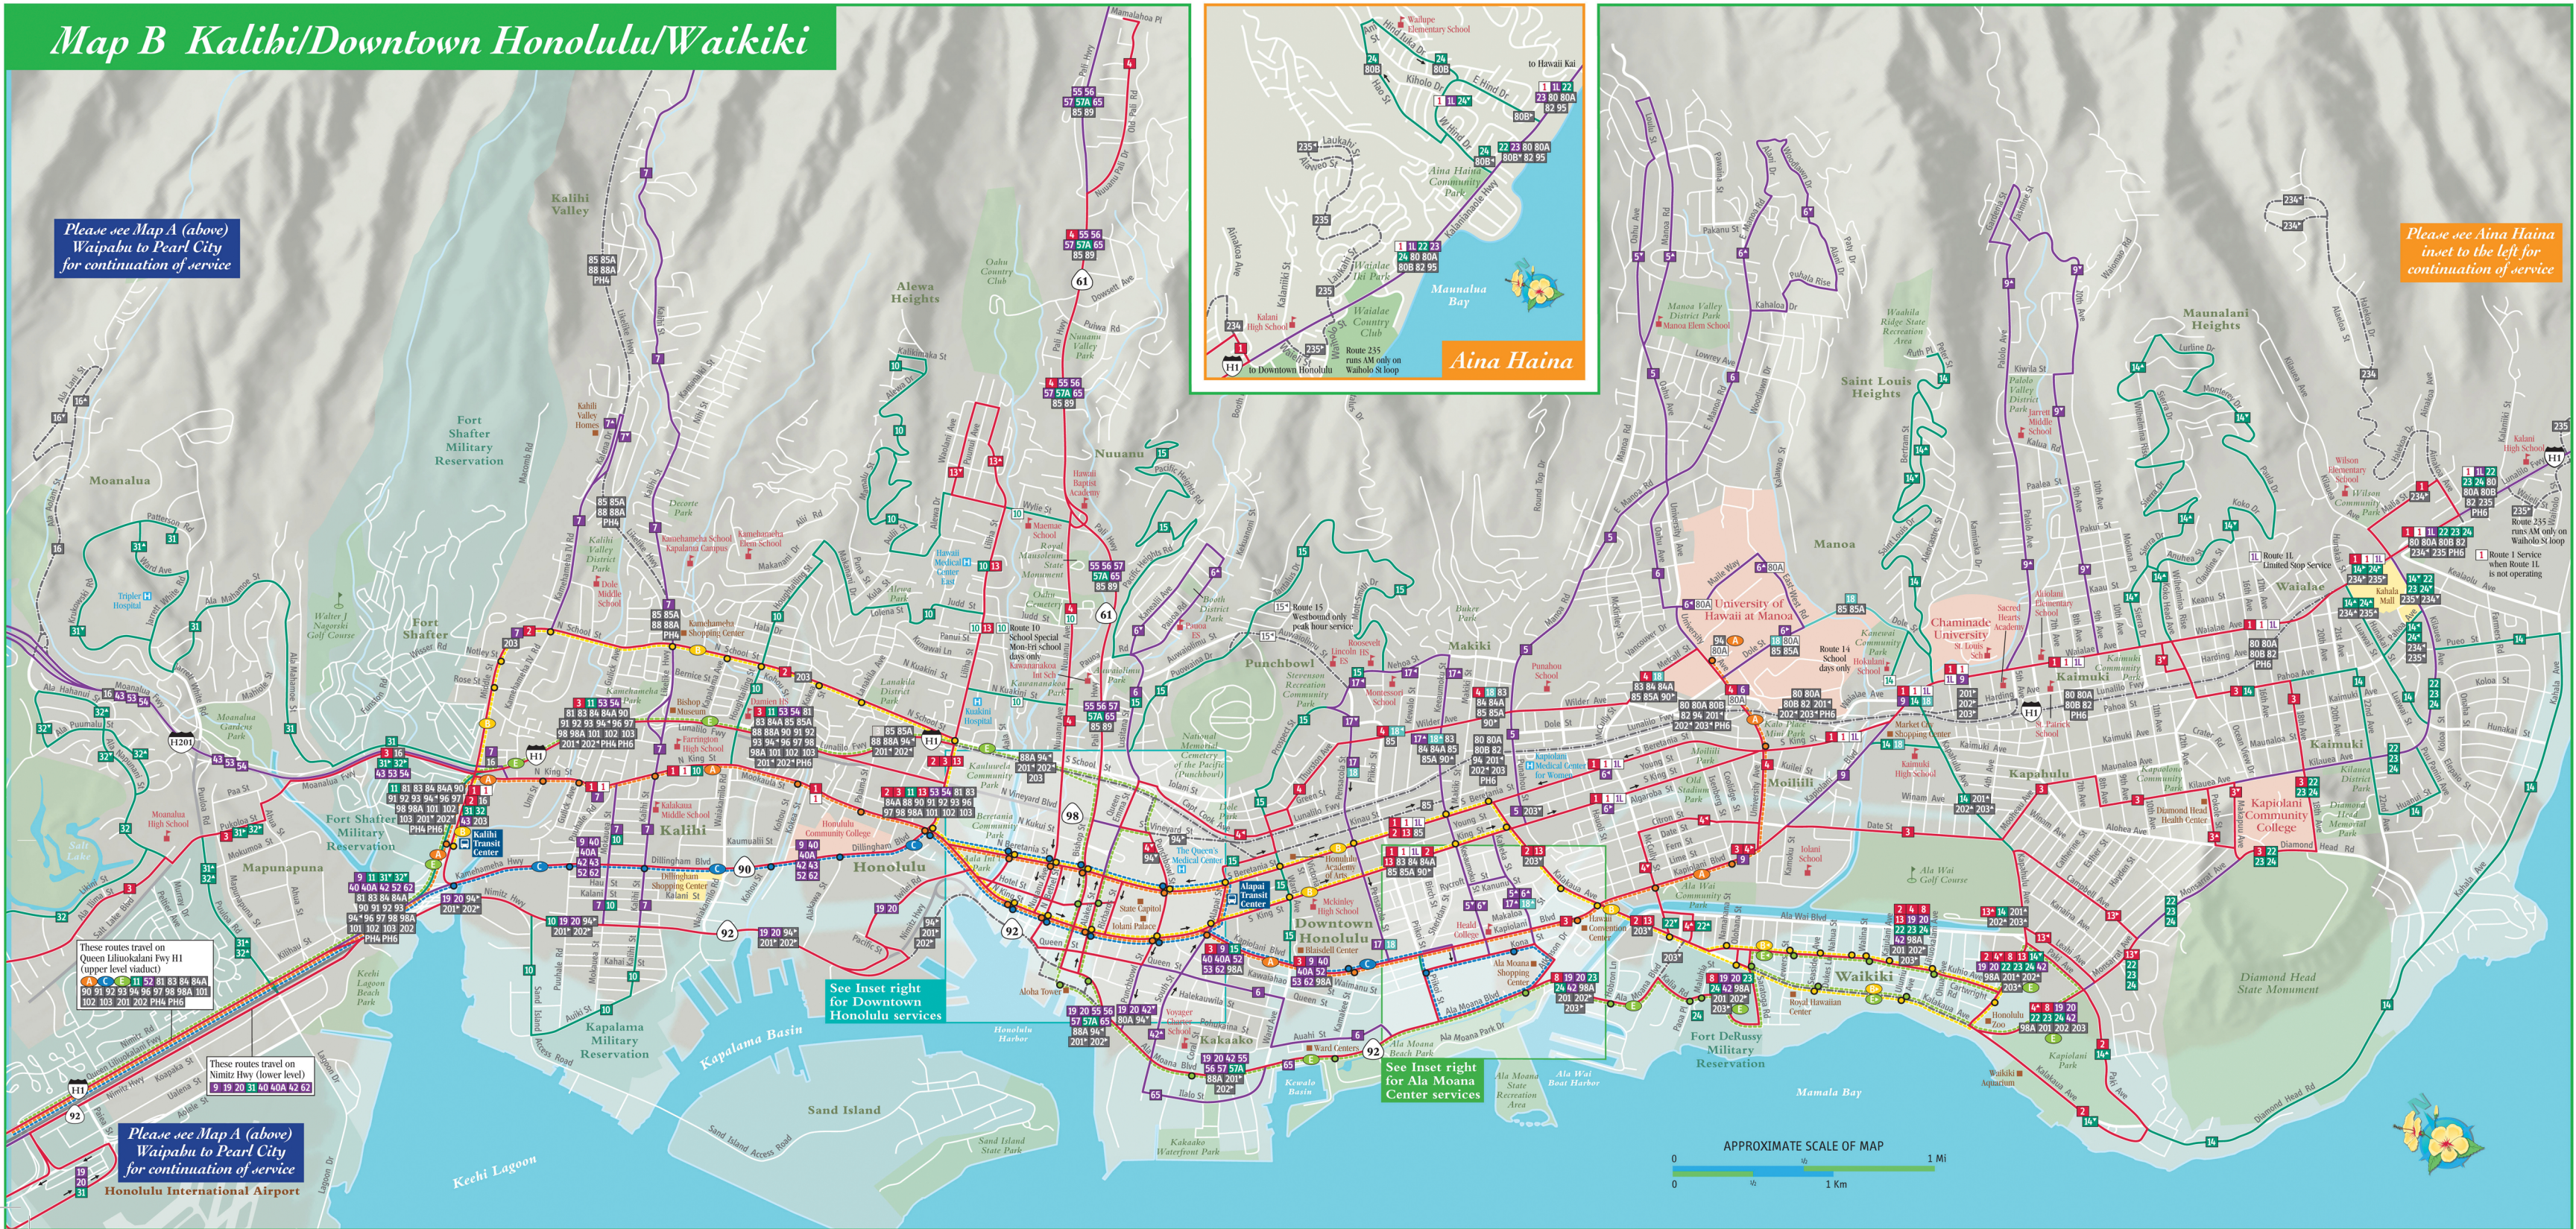

Map B Kalihī/Downtown Honolulu/Waikiki

Please see Map A (above) Waipabu to Pearl City for continuation of service

Please see Aina Haina inset to the left for continuation of service

These routes travel on Queen Liliuokalani Fwy H1 (upper level viaduct)
 81 83 84 84A 90
 91 92 93 94* 96 97
 98 98A 101 102 103
 103 103* 201* 202* PH4 PH6

These routes travel on Nimitz Hwy (lower level)
 9 19 20 31 40 40A 42 62

See Inset right for Downtown Honolulu services

See Inset right for Ala Moana Center services

APPROXIMATE SCALE OF MAP

Please see Map A (above) Waipabu to Pearl City for continuation of service

Honolulu International Airport