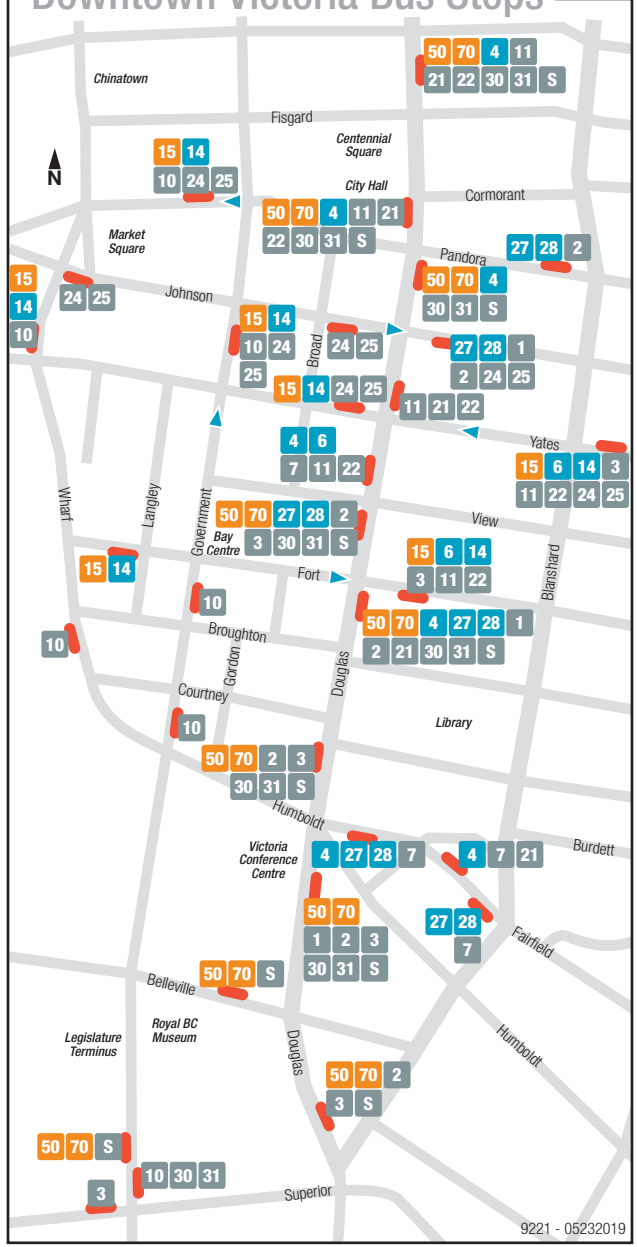

# Downtown Victoria Bus Stops

9221 - 05232019

## Legend

- Bus Stop
- 50 Regional Route
- 4 Frequent Route
- 3 Local Route
- 27 28 Evenings and Sundays only
- S Suburban Local Routes 32 47 48 61 65 71 72 75