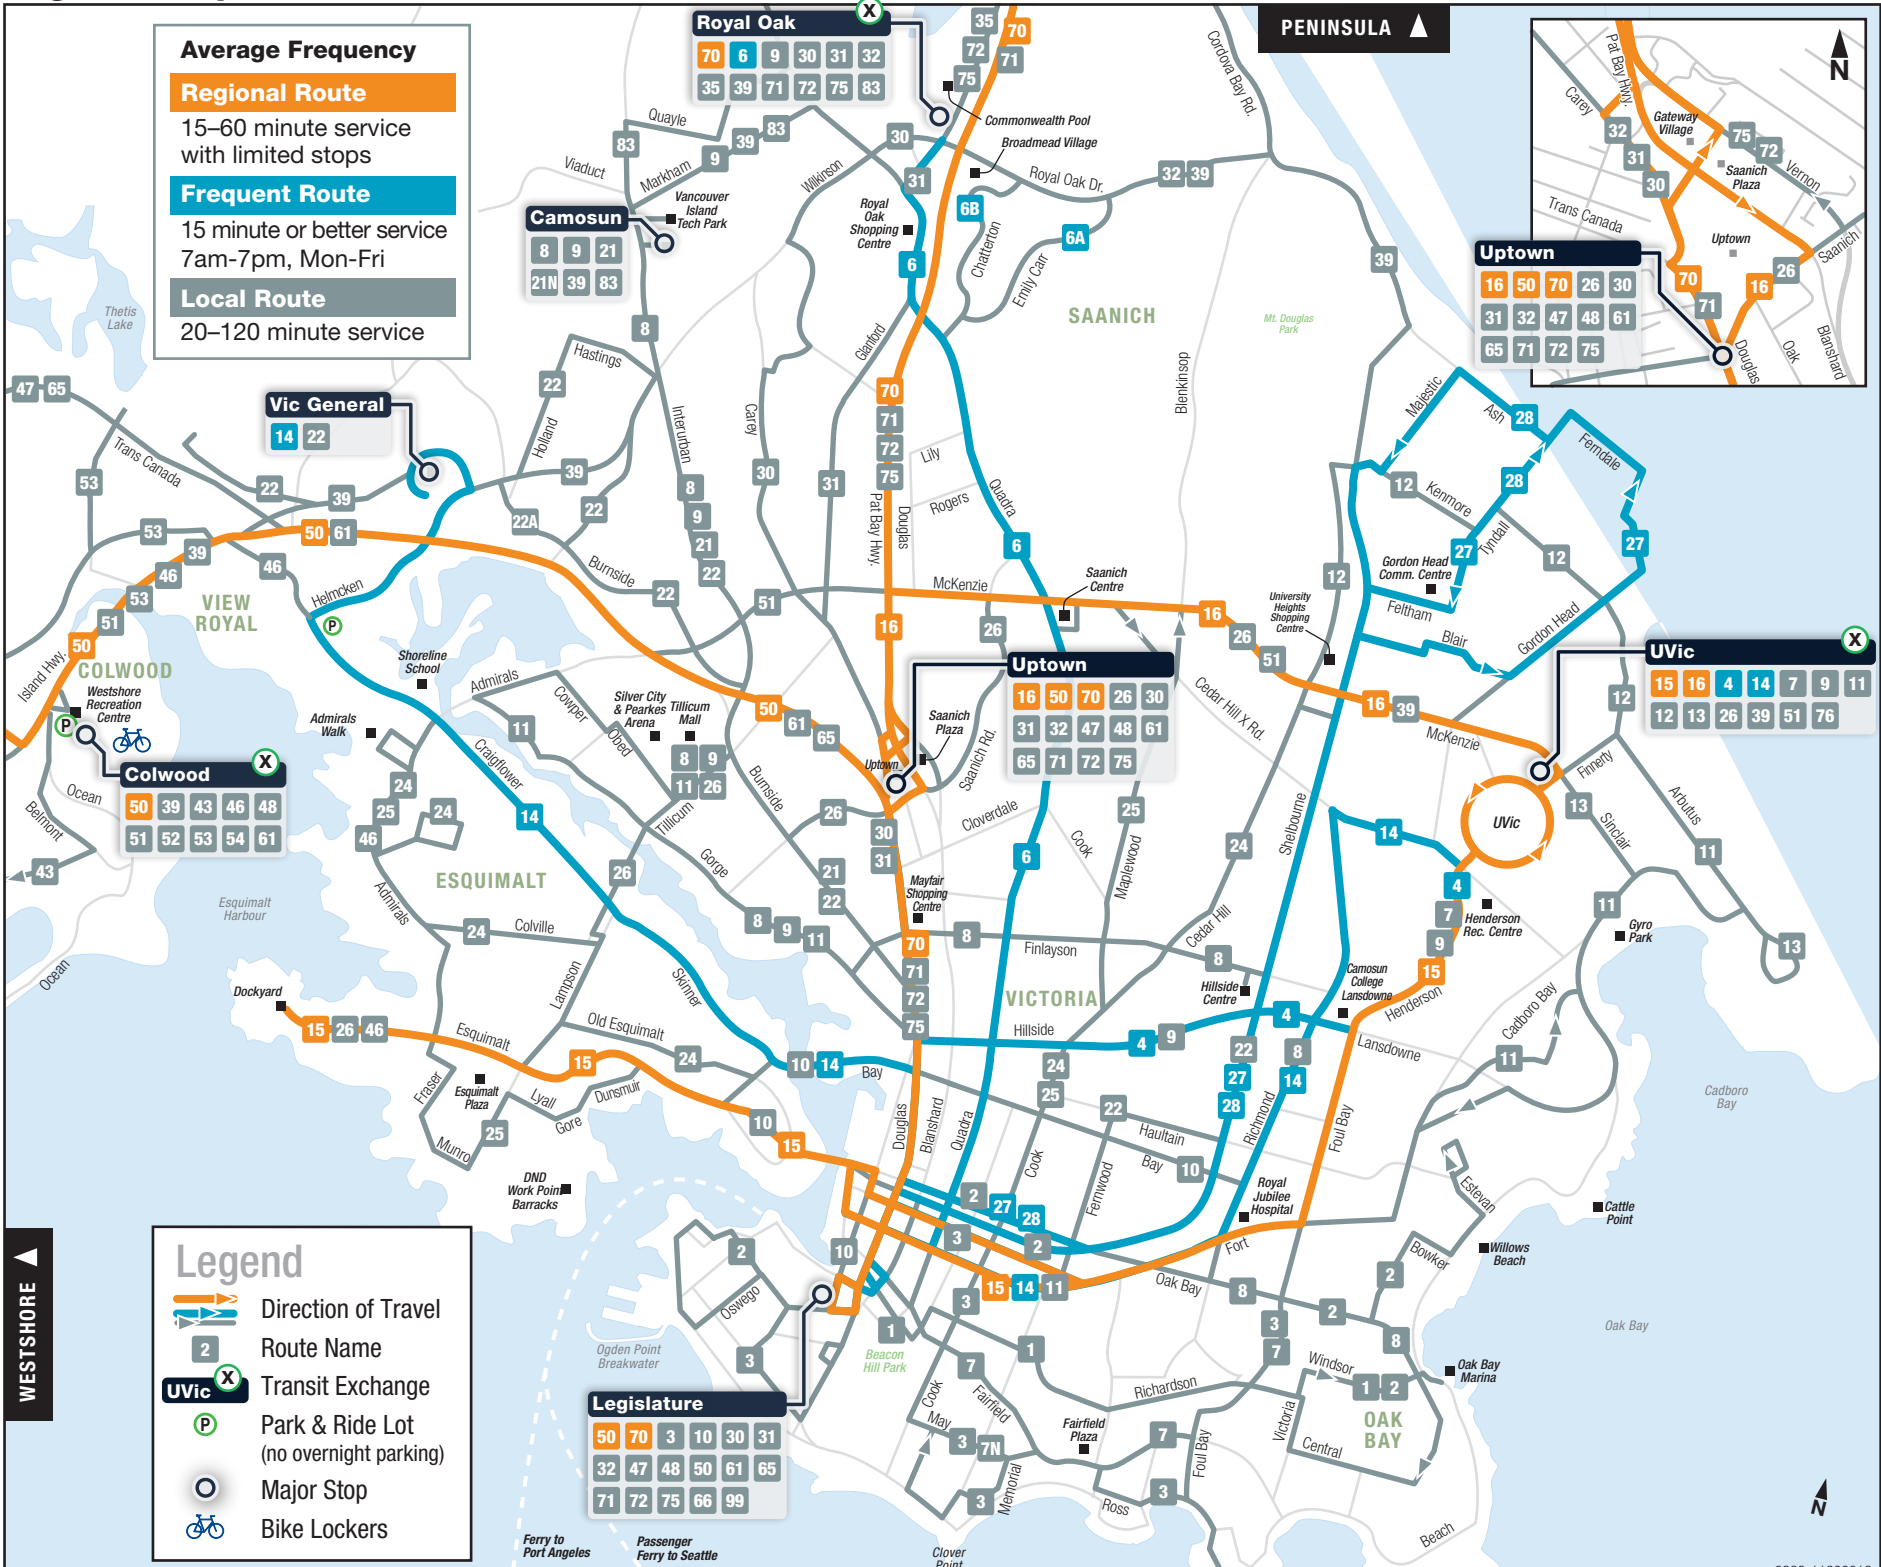

Regional Map of Greater Victoria

Average Frequency

Regional Route

15-60 minute service with limited stops

Frequent Route

15 minute or better service
7am-7pm, Mon-Fri

Local Route

20-120 minute service

Legend

- Direction of Travel
- Route Name
- Transit Exchange
- Park & Ride Lot (no overnight parking)
- Major Stop
- Bike Lockers

Legislature

50	70	3	10	30	31
32	47	48	50	61	65
71	72	75	66	99	

WESTSHORE

PENINSULA