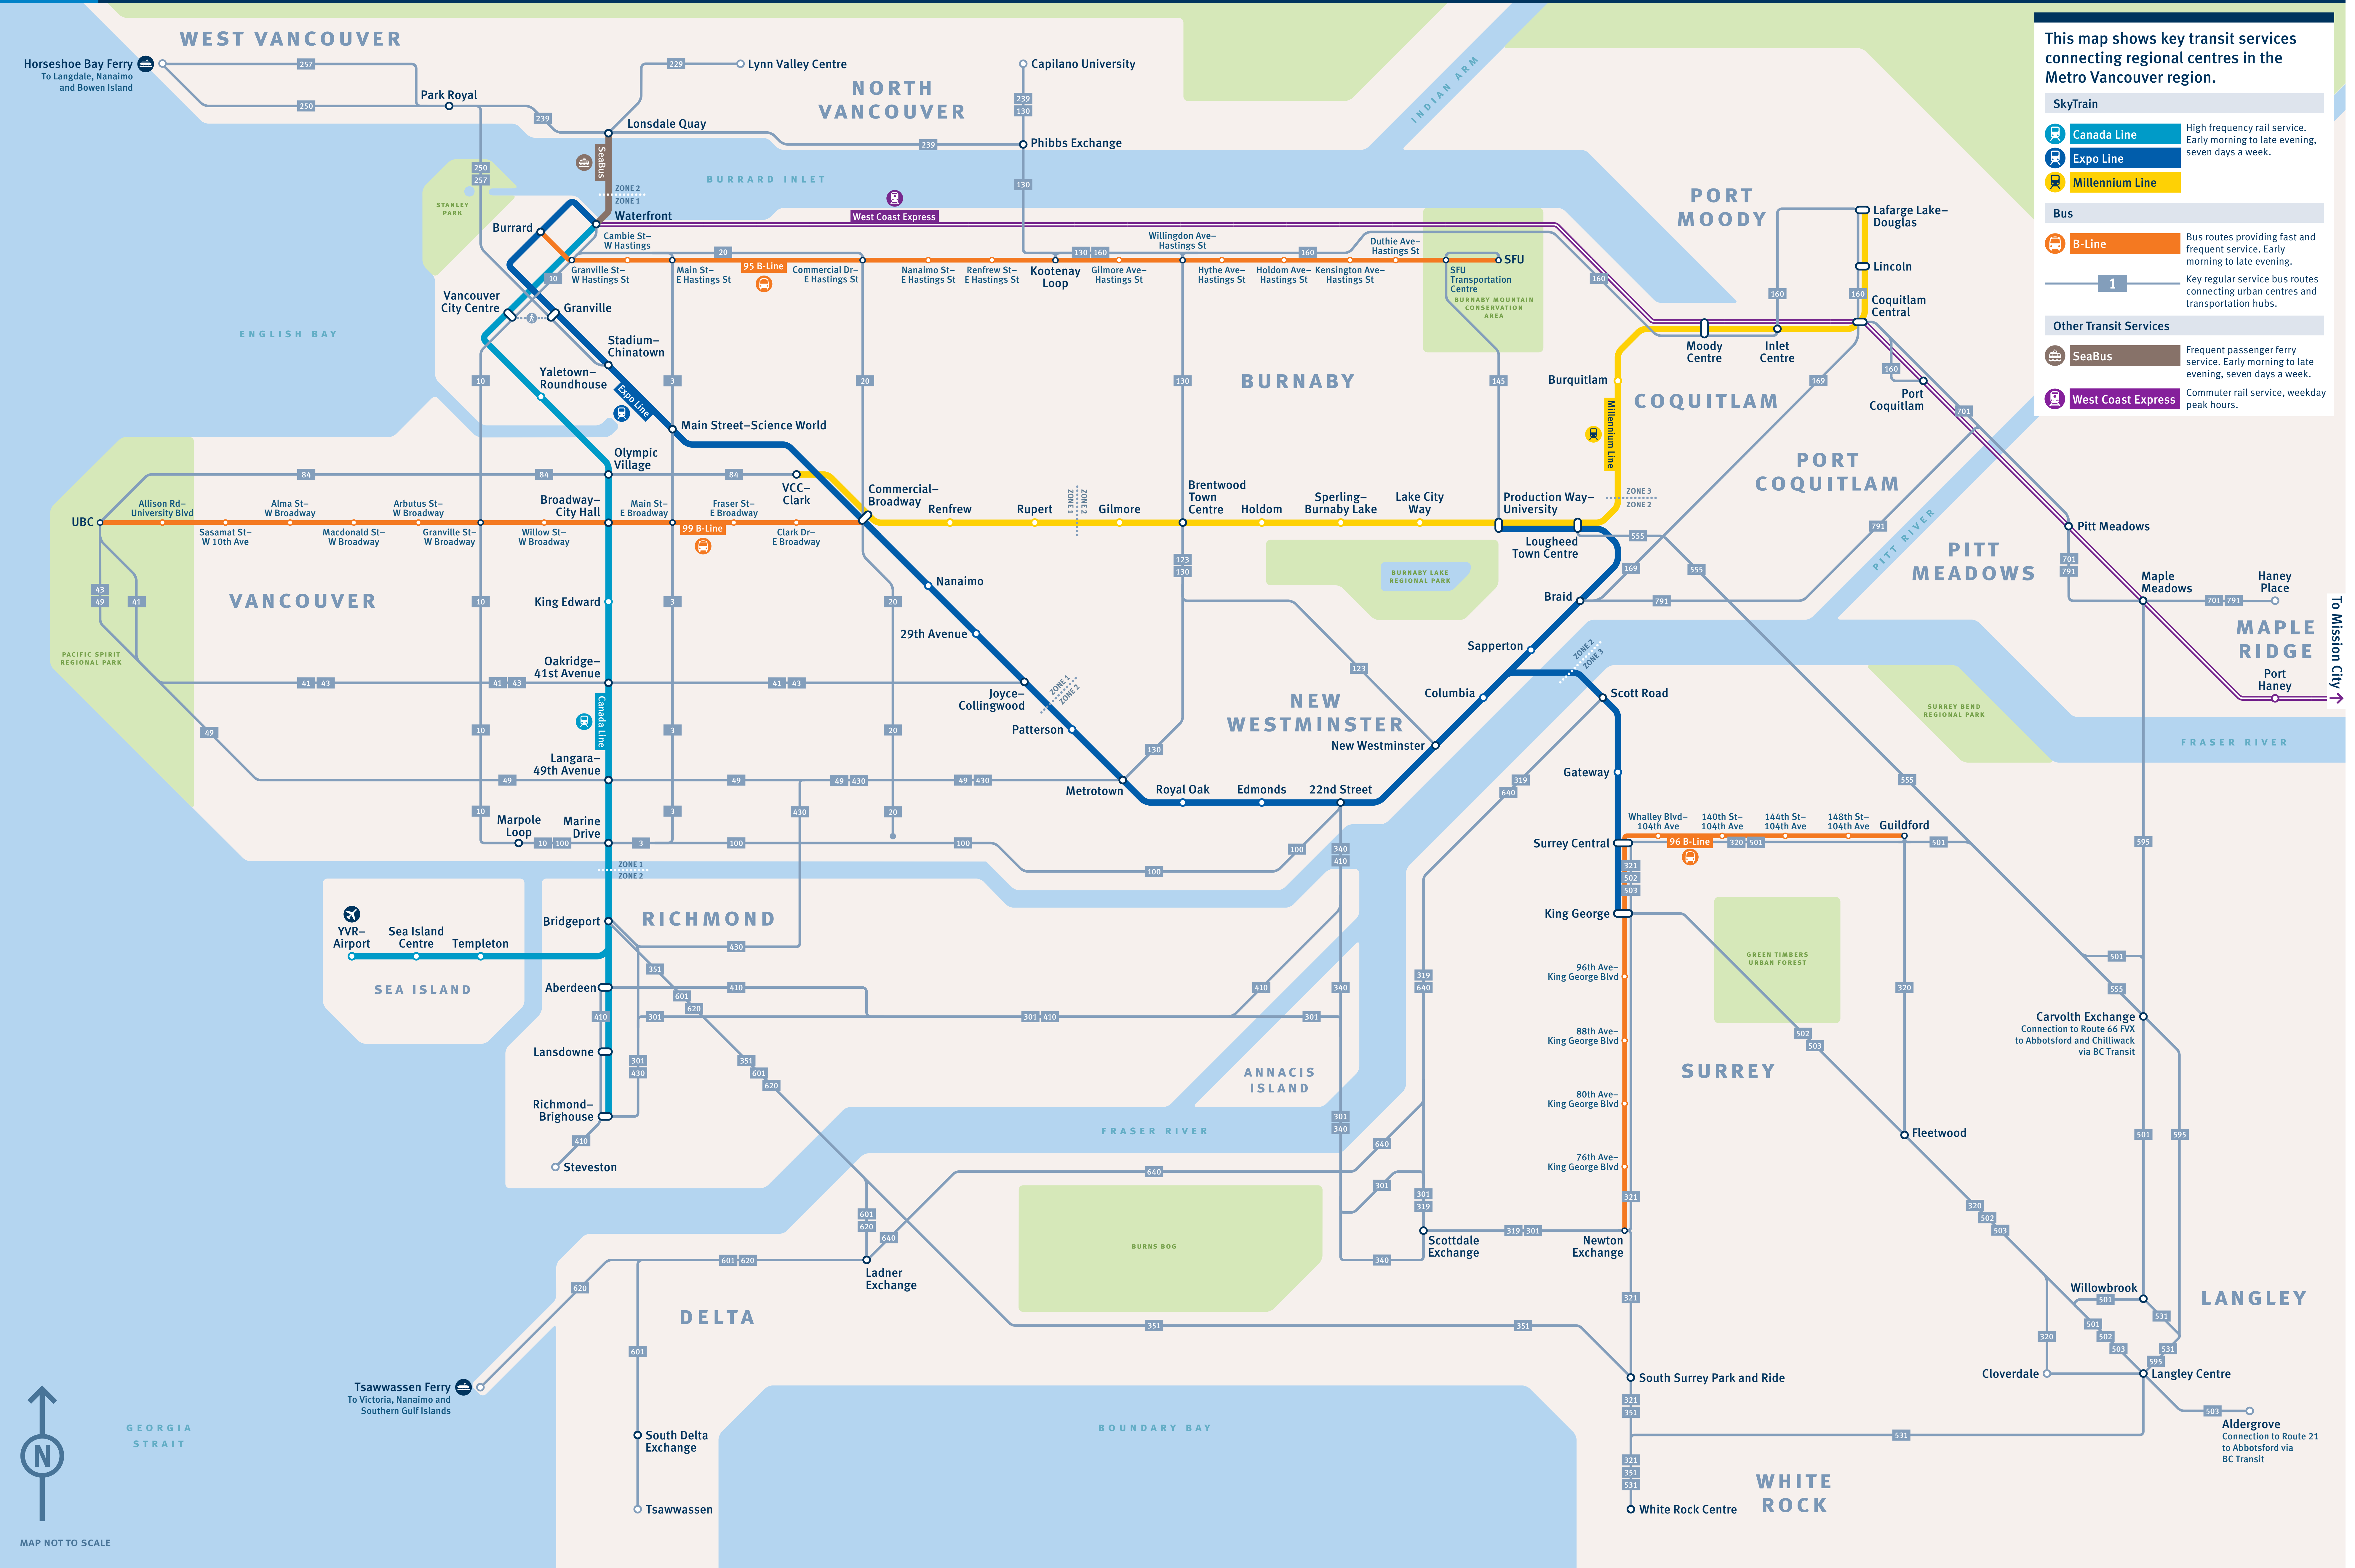

T Key Regional Transit Connections

This map shows key transit services connecting regional centres in the Metro Vancouver region.

- SkyTrain**
 - Canada Line** High frequency rail service. Early morning to late evening, seven days a week.
 - Expo Line** High frequency rail service. Early morning to late evening, seven days a week.
 - Millennium Line** High frequency rail service. Early morning to late evening, seven days a week.
- Bus**
 - B-Line** Bus routes providing fast and frequent service. Early morning to late evening.
 - 1** Key regular service bus routes connecting urban centres and transportation hubs.
- Other Transit Services**
 - SeaBus** Frequent passenger ferry service. Early morning to late evening, seven days a week.
 - West Coast Express** Commuter rail service, weekday peak hours.